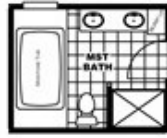

AVD28643B Model number: 25AVD28643BH

3 beds • 2 baths • 1792 sq.ft. • 28' width • 64' depth

OPT. GLAMOUR BATH

OPT. DISTINCTIVE KITCHEN

OPT. SINK LOCATION

Our home building facilities invest in continuous product and process improvements. Plans, dimensions, features, materials, specifications and availability are subject to change without notice or obligation. Renderings and floor plans are representative likenesses of our homes and may differ from the actual homes. We invite you to tour a Home Center near you and inspect the highest value in quality housing available or call (757) 599-3803 to speak with a Home Consultant. Copyright 2017, CMH. All rights reserved.