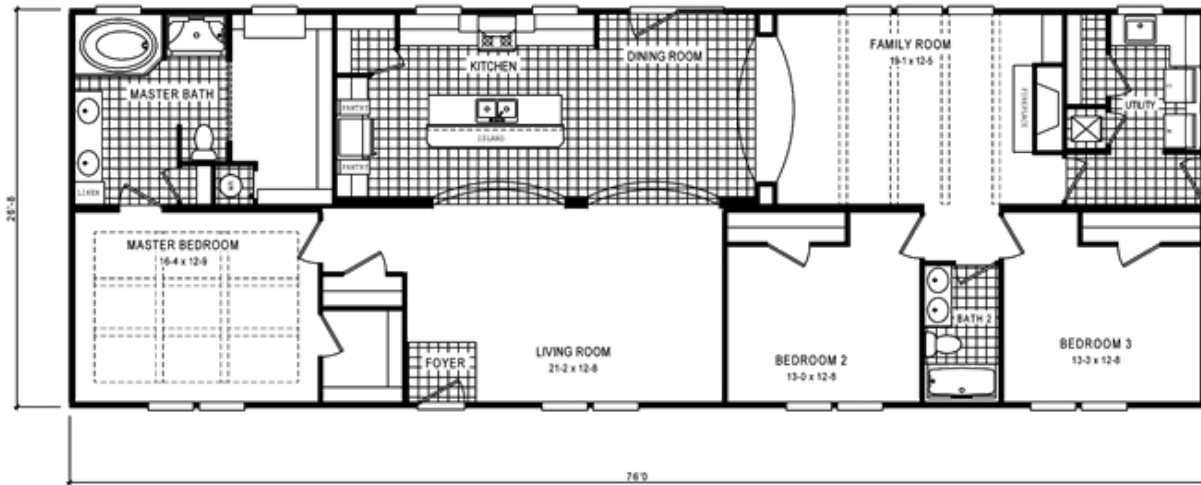

3333 76X28 CK3+2 GM SPEC MOD

# 3333 76X28 CK3+2 GM SPEC MOD

Model number: 58GMS28763AM

3 beds • 2 baths • 2432 sq.ft. • 32' width • 76' depth

Our home building facilities invest in continuous product and process improvements. Plans, dimensions, features, materials, specifications and availability are subject to change without notice or obligation. Renderings and floor plans are representative likenesses of our homes and may differ from the actual homes. We invite you to tour a Home Center near you and inspect the highest value in quality housing available or call (757) 599-3803 to speak with a Home Consultant. Copyright 2017, CMH. All rights reserved.