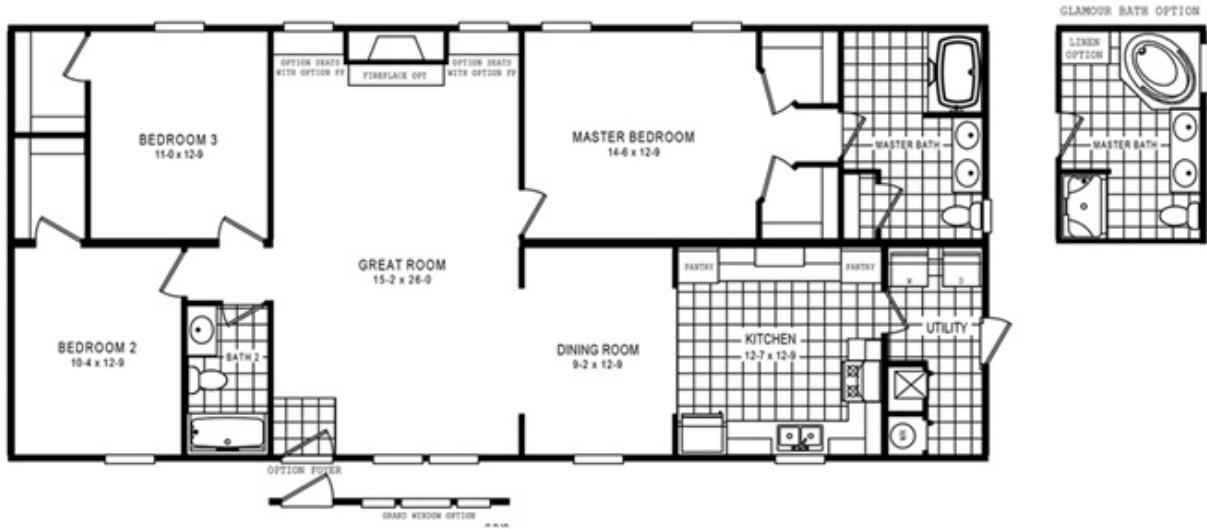

NUMBER SIX Model number: 58ROF28603KM16

3 beds • 2 baths • 1680 sq.ft. • 28' width • 60' depth

Our home building facilities invest in continuous product and process improvements. Plans, dimensions, features, materials, specifications and availability are subject to change without notice or obligation. Renderings and floor plans are representative likenesses of our homes and may differ from the actual homes. We invite you to tour a Home Center near you and inspect the highest value in quality housing available or call (757) 599-3803 to speak with a Home Consultant. Copyright 2017, CMH. All rights reserved.