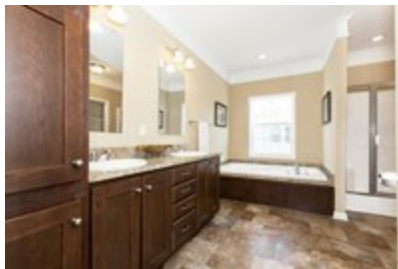

3333 HERITAGE

3333 HERITAGE Model number: 58FRE28763BM

3 beds • 2 baths • 2432 sq.ft. • 32' width • 76' depth

Our home building facilities invest in continuous product and process improvements. Plans, dimensions, features, materials, specifications and availability are subject to change without notice or obligation. Renderings and floor plans are representative likenesses of our homes and may differ from the actual homes. We invite you to tour a Home Center near you and inspect the highest value in quality housing available or call (757) 599-3803 to speak with a Home Consultant. Copyright 2017, CMH. All rights reserved.