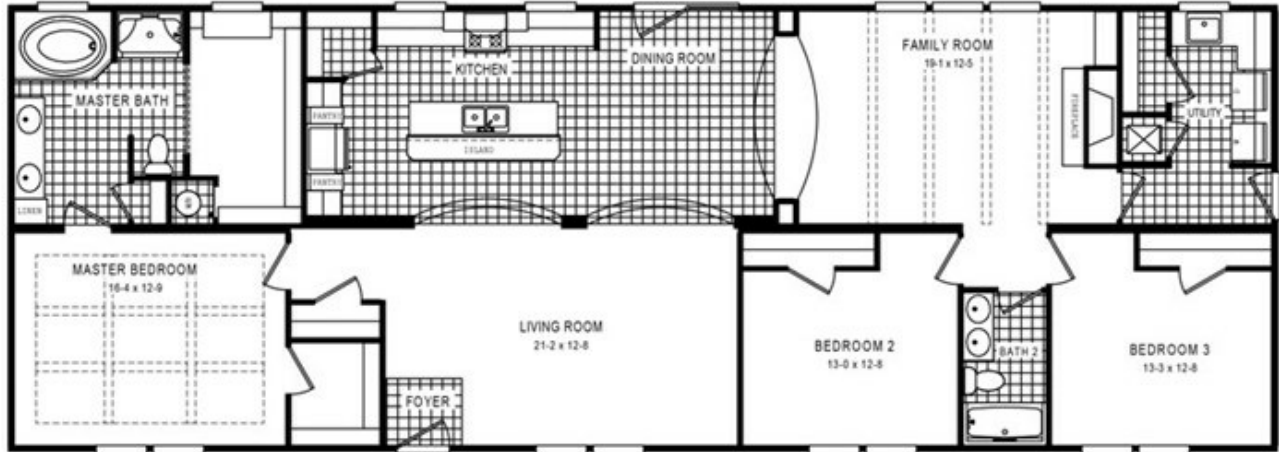

3333 HERITAGE

3333 HERITAGE Model number: 58FRE28763BM

3 beds • 2 baths • 2432 sq.ft. • 32' width • 76' depth

Our home building facilities invest in continuous product and process improvements. Plans, dimensions, features, materials, specifications and availability are subject to change without notice or obligation. Renderings and floor plans are representative likenesses of our homes and may differ from the actual homes. We invite you to tour a Home Center near you and inspect the highest value in quality housing available or call (757) 599-3803 to speak with a Home Consultant. Copyright 2017, CMH. All rights reserved.