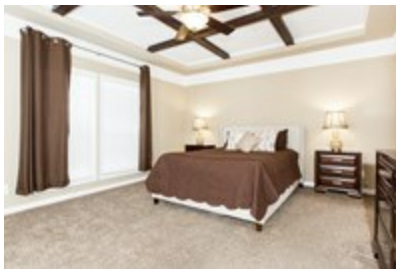

3333 HERITAGE

3333 HERITAGE Model number: 58FRE28763BM

3 beds • 2 baths • 2432 sq.ft. • 32' width • 76' depth

Our home building facilities invest in continuous product and process improvements. Plans, dimensions, features, materials, specifications and availability are subject to change without notice or obligation. Renderings and floor plans are representative likenesses of our homes and may differ from the actual homes. We invite you to tour a Home Center near you and inspect the highest value in quality housing available or call (757) 599-3803 to speak with a Home Consultant. Copyright 2017, CMH. All rights reserved.