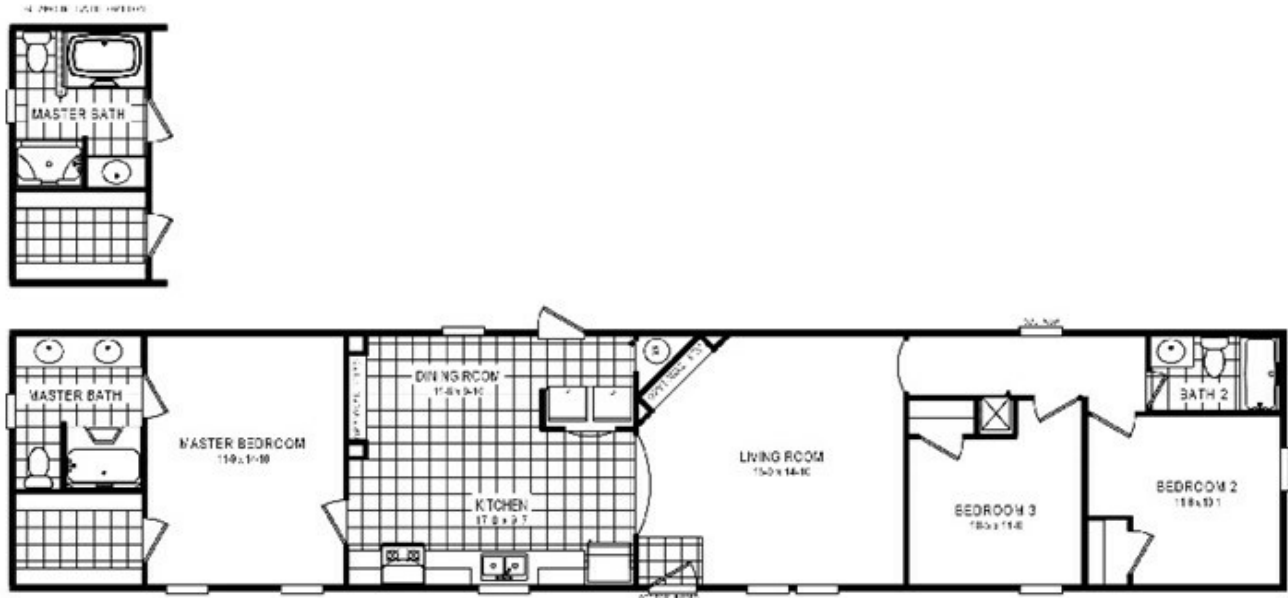

101 ADVANTAGE PLUS 7616

101 ADVANTAGE PLUS 7616 Model number: 57ADP16763AH

3 beds • 2 baths • 1216 sq.ft. • 16' width • 76' depth

Our home building facilities invest in continuous product and process improvements. Plans, dimensions, features, materials, specifications and availability are subject to change without notice or obligation. Renderings and floor plans are representative likenesses of our homes and may differ from the actual homes. We invite you to tour a Home Center near you and inspect the highest value in quality housing available or call (757) 599-3803 to speak with a Home Consultant. Copyright 2017, CMH. All rights reserved.